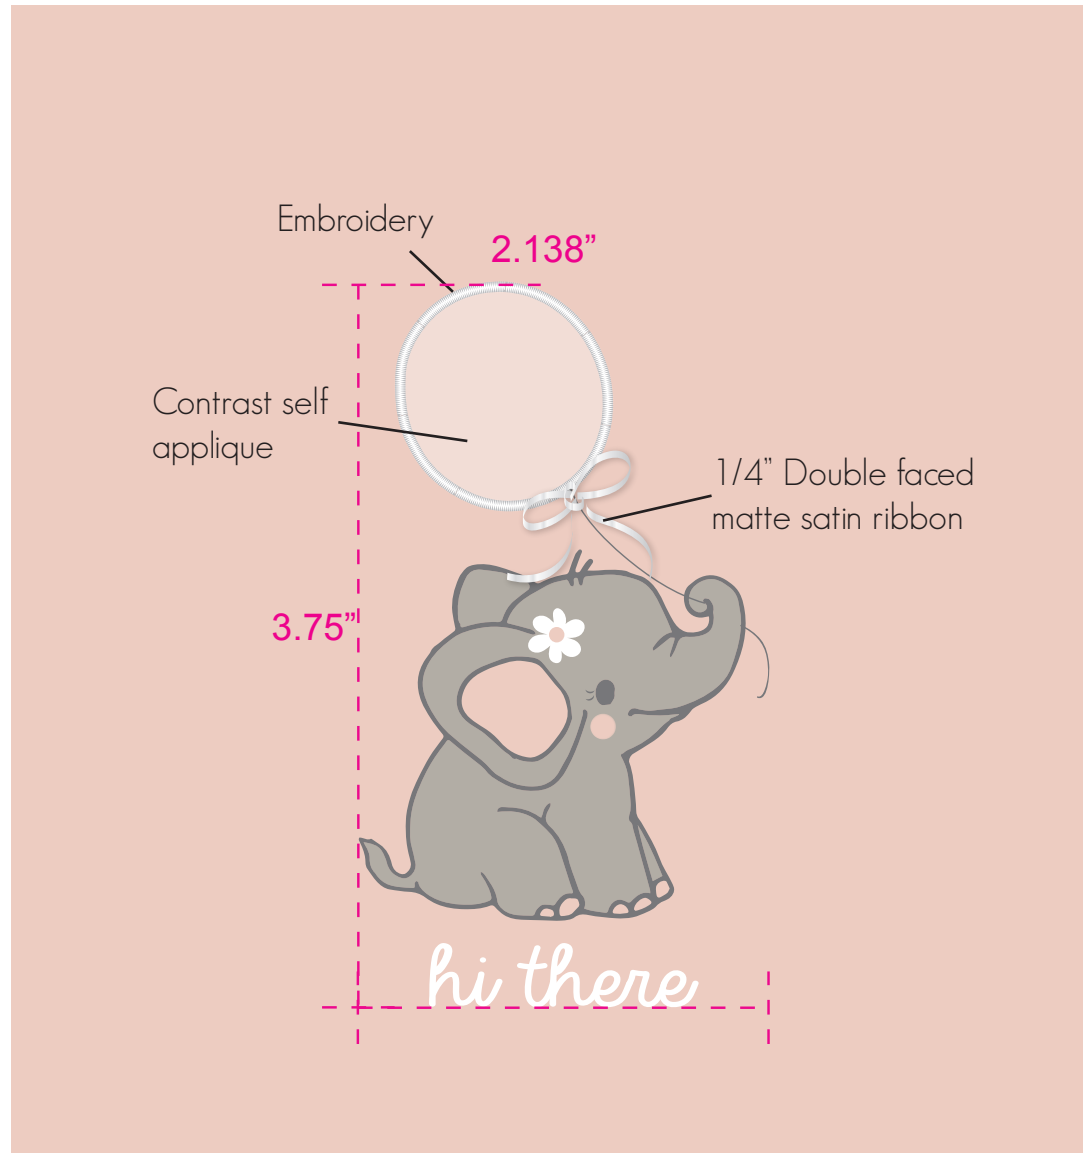

Details:

- * 100% Cotton Interlock GSM TBC
- * self binding along neckline and leg openings

OPTION 1

OPTION 2

MAIN BODY COLOUR:

PALE DOGWOOD
13-1404 TCX

Screen print with applique

APPLIQUE COLOUR:

ANGEL WING
11-1305 TCX

EMBROIDERY COLOUR:

EGRET
11-0103 TCX

PRINT COLOUR:

PALE DOGWOOD
13-1404 TCX

EGRET
11-0103 TCX

DOVE
15-0000 TCX

BRUSHED NICKEL
18-5102TCX

Girl Ele All Over Print
ARTWORK IS ACTUAL SIZE

Screen print with water based ink

PRINT COLOUR:

PALE DOGWOOD
13-1404 TCX

ANGEL WING
11-1305 TCX

EGRET
11-0103 TCX

DOVE
15-0000 TCX

BRUSHED NICKEL
18-5102TCX